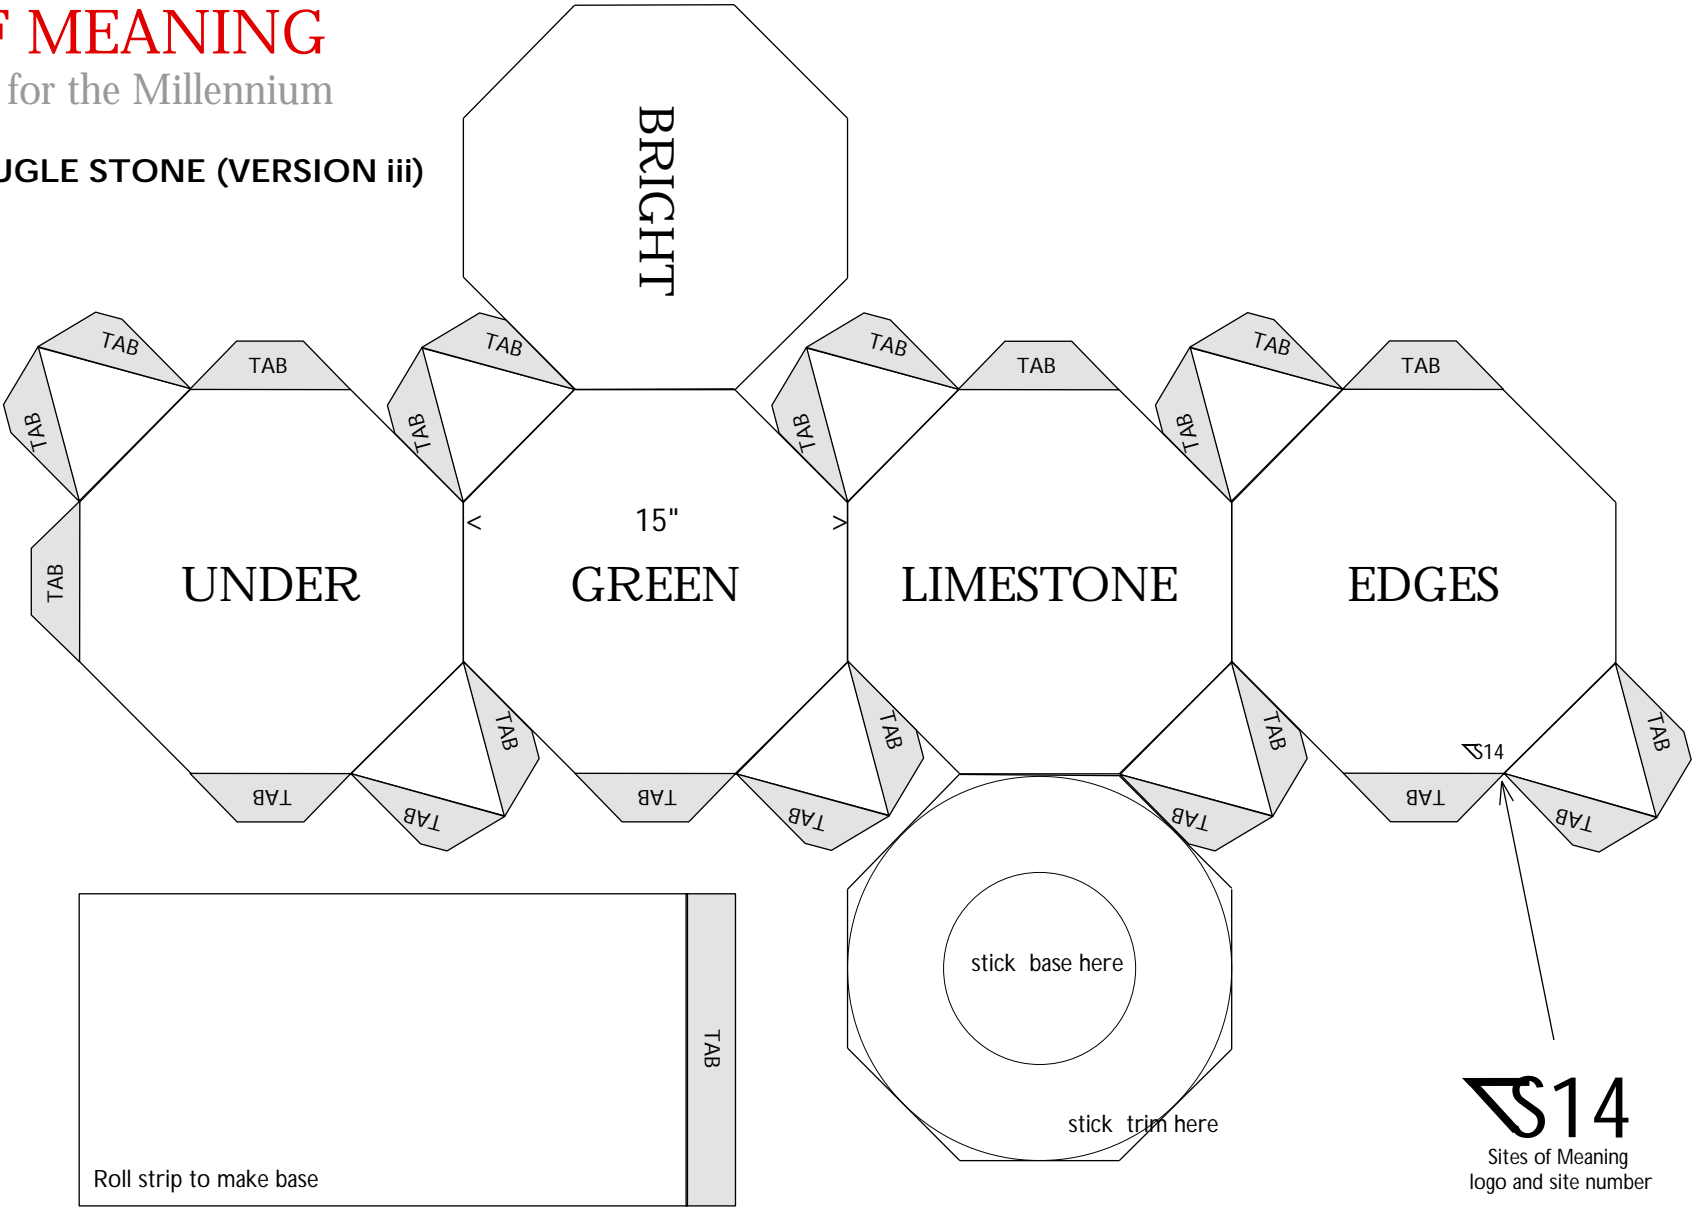

# SITES OF MEANING

Marker Stones for the Millennium

## SITE 15: THE BUGLE STONE (VERSION iii)

WITH QUEEN ANN LACE AND CRANESBILL IN HER HEDGES - TAB

trim